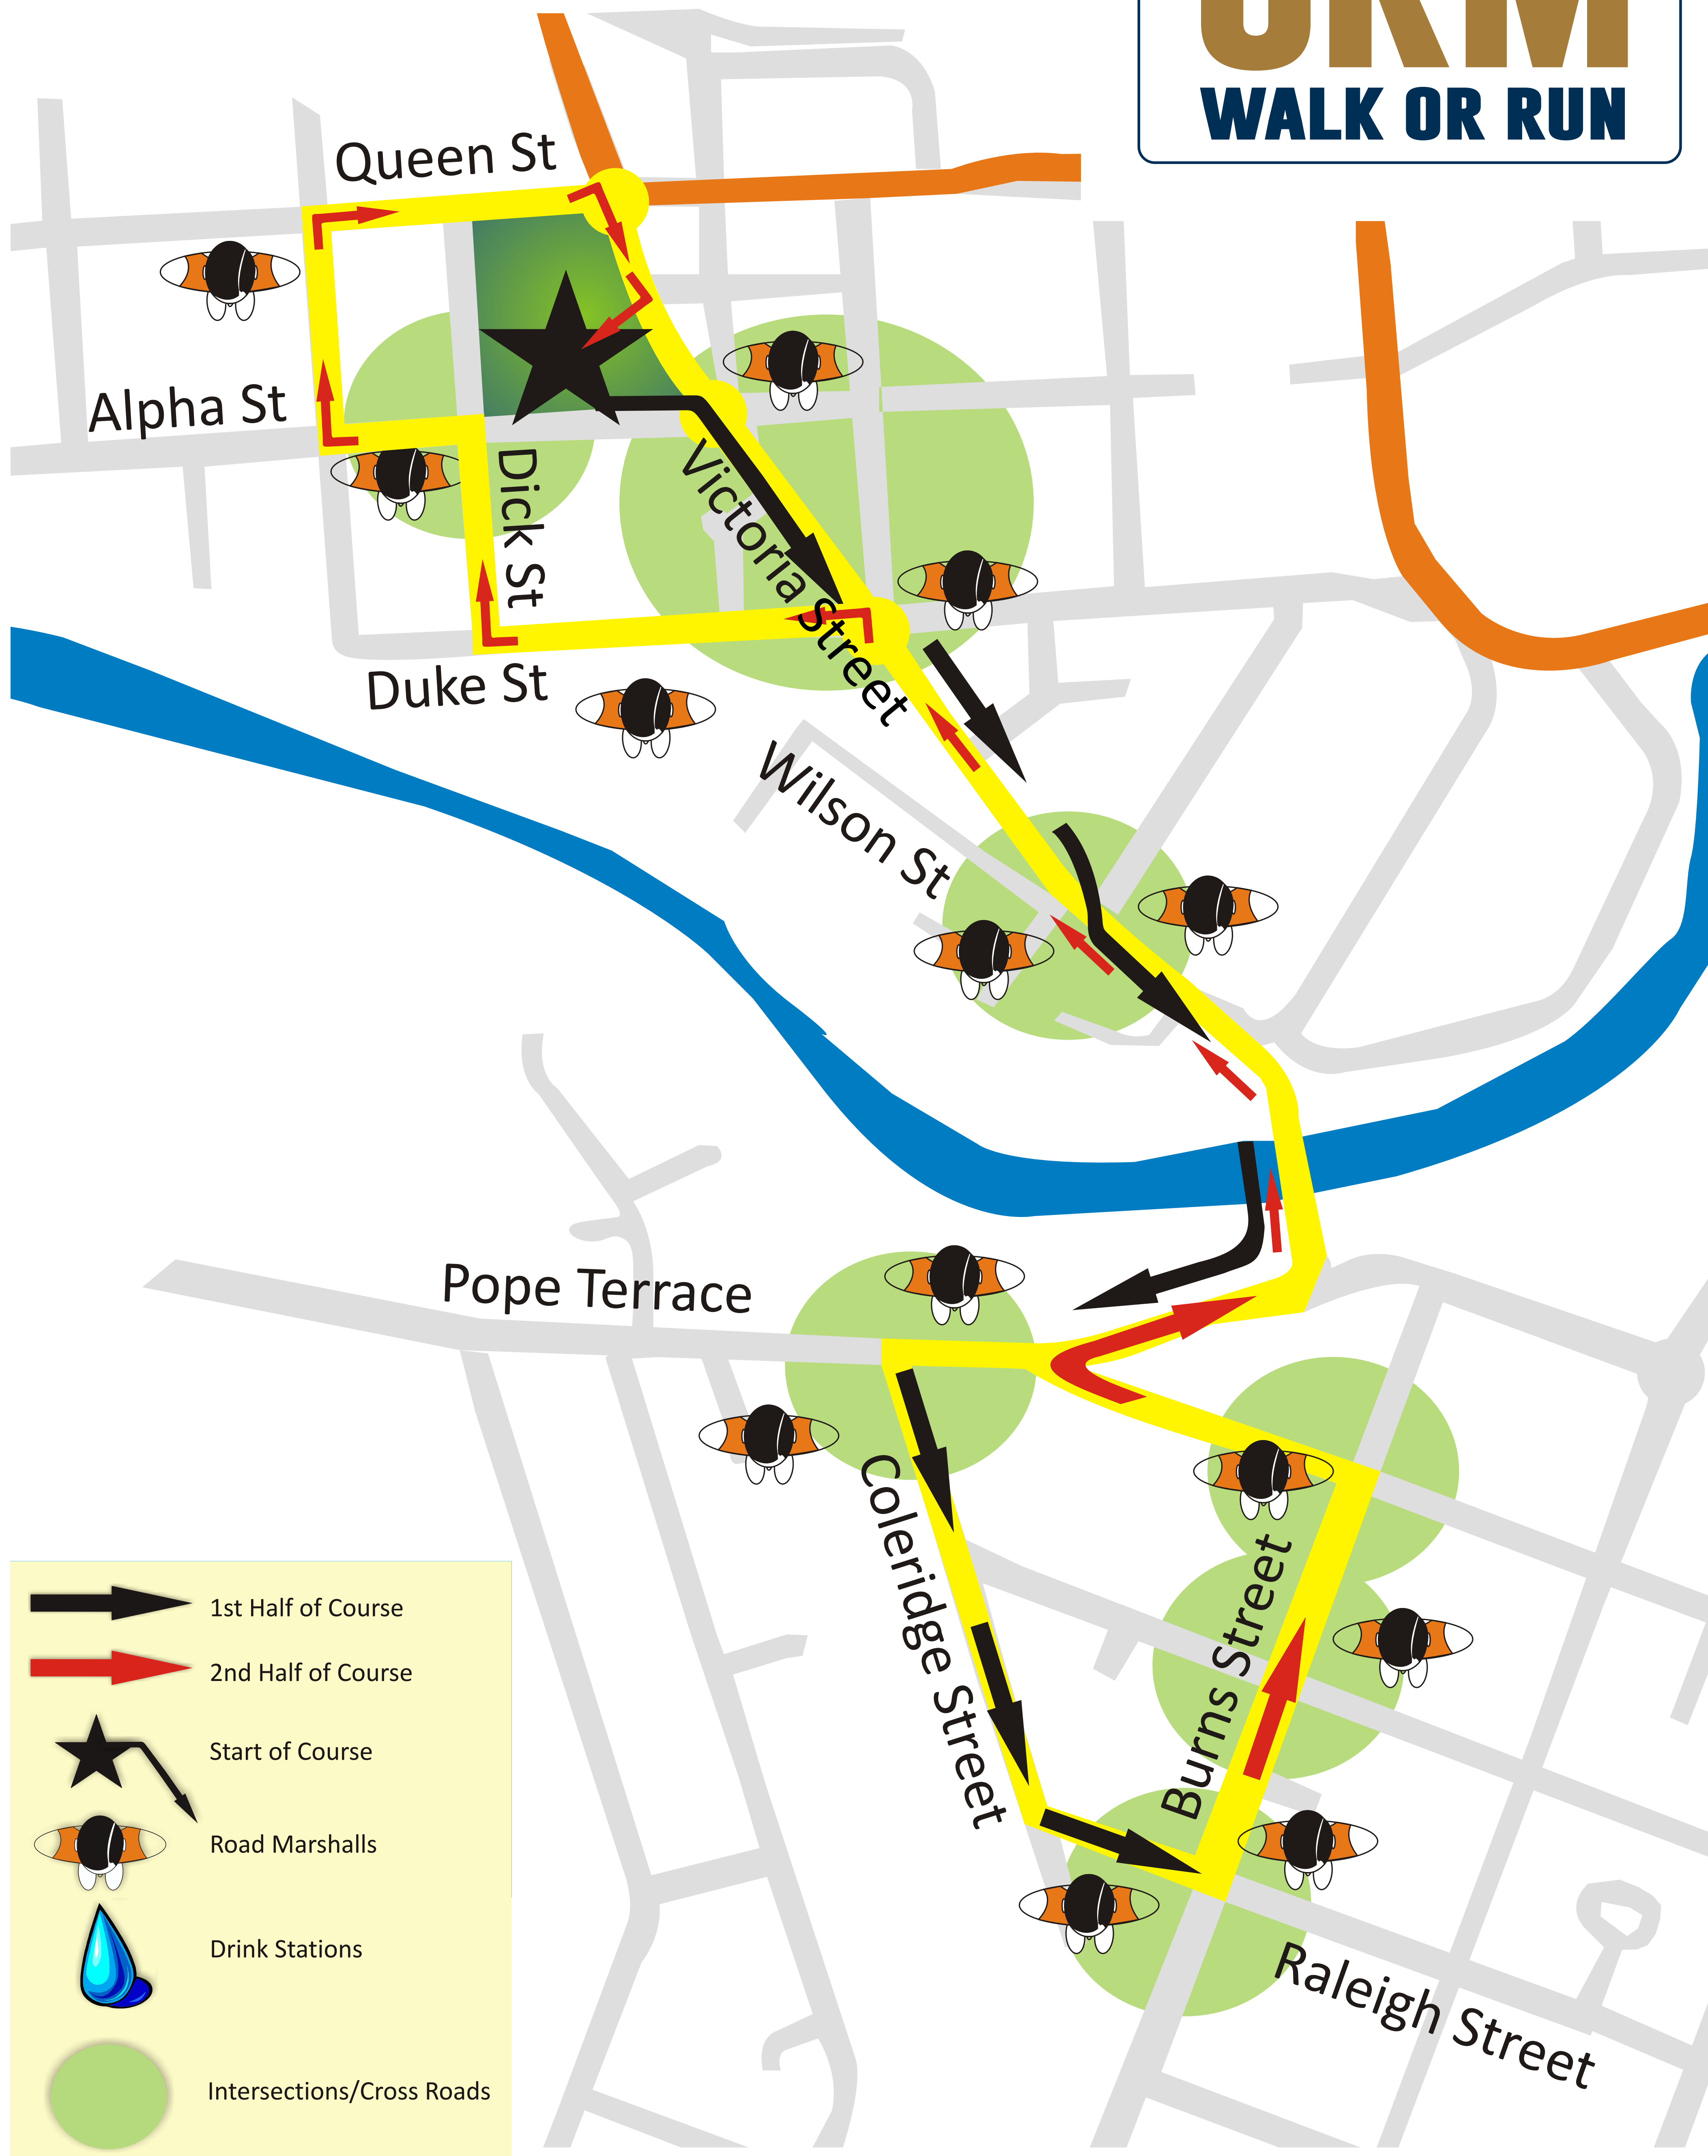

ORGANISED BY ST PETER'S CATHOLIC SCHOOL

# Waipa FUN RUN

**Cambridge VETS**  
Cambridge Veterinary Services (1980) Ltd

# 5KM

**WALK OR RUN**

-  1st Half of Course
-  2nd Half of Course
-  Start of Course
-  Road Marshalls
-  Drink Stations
-  Intersections/Cross Roads