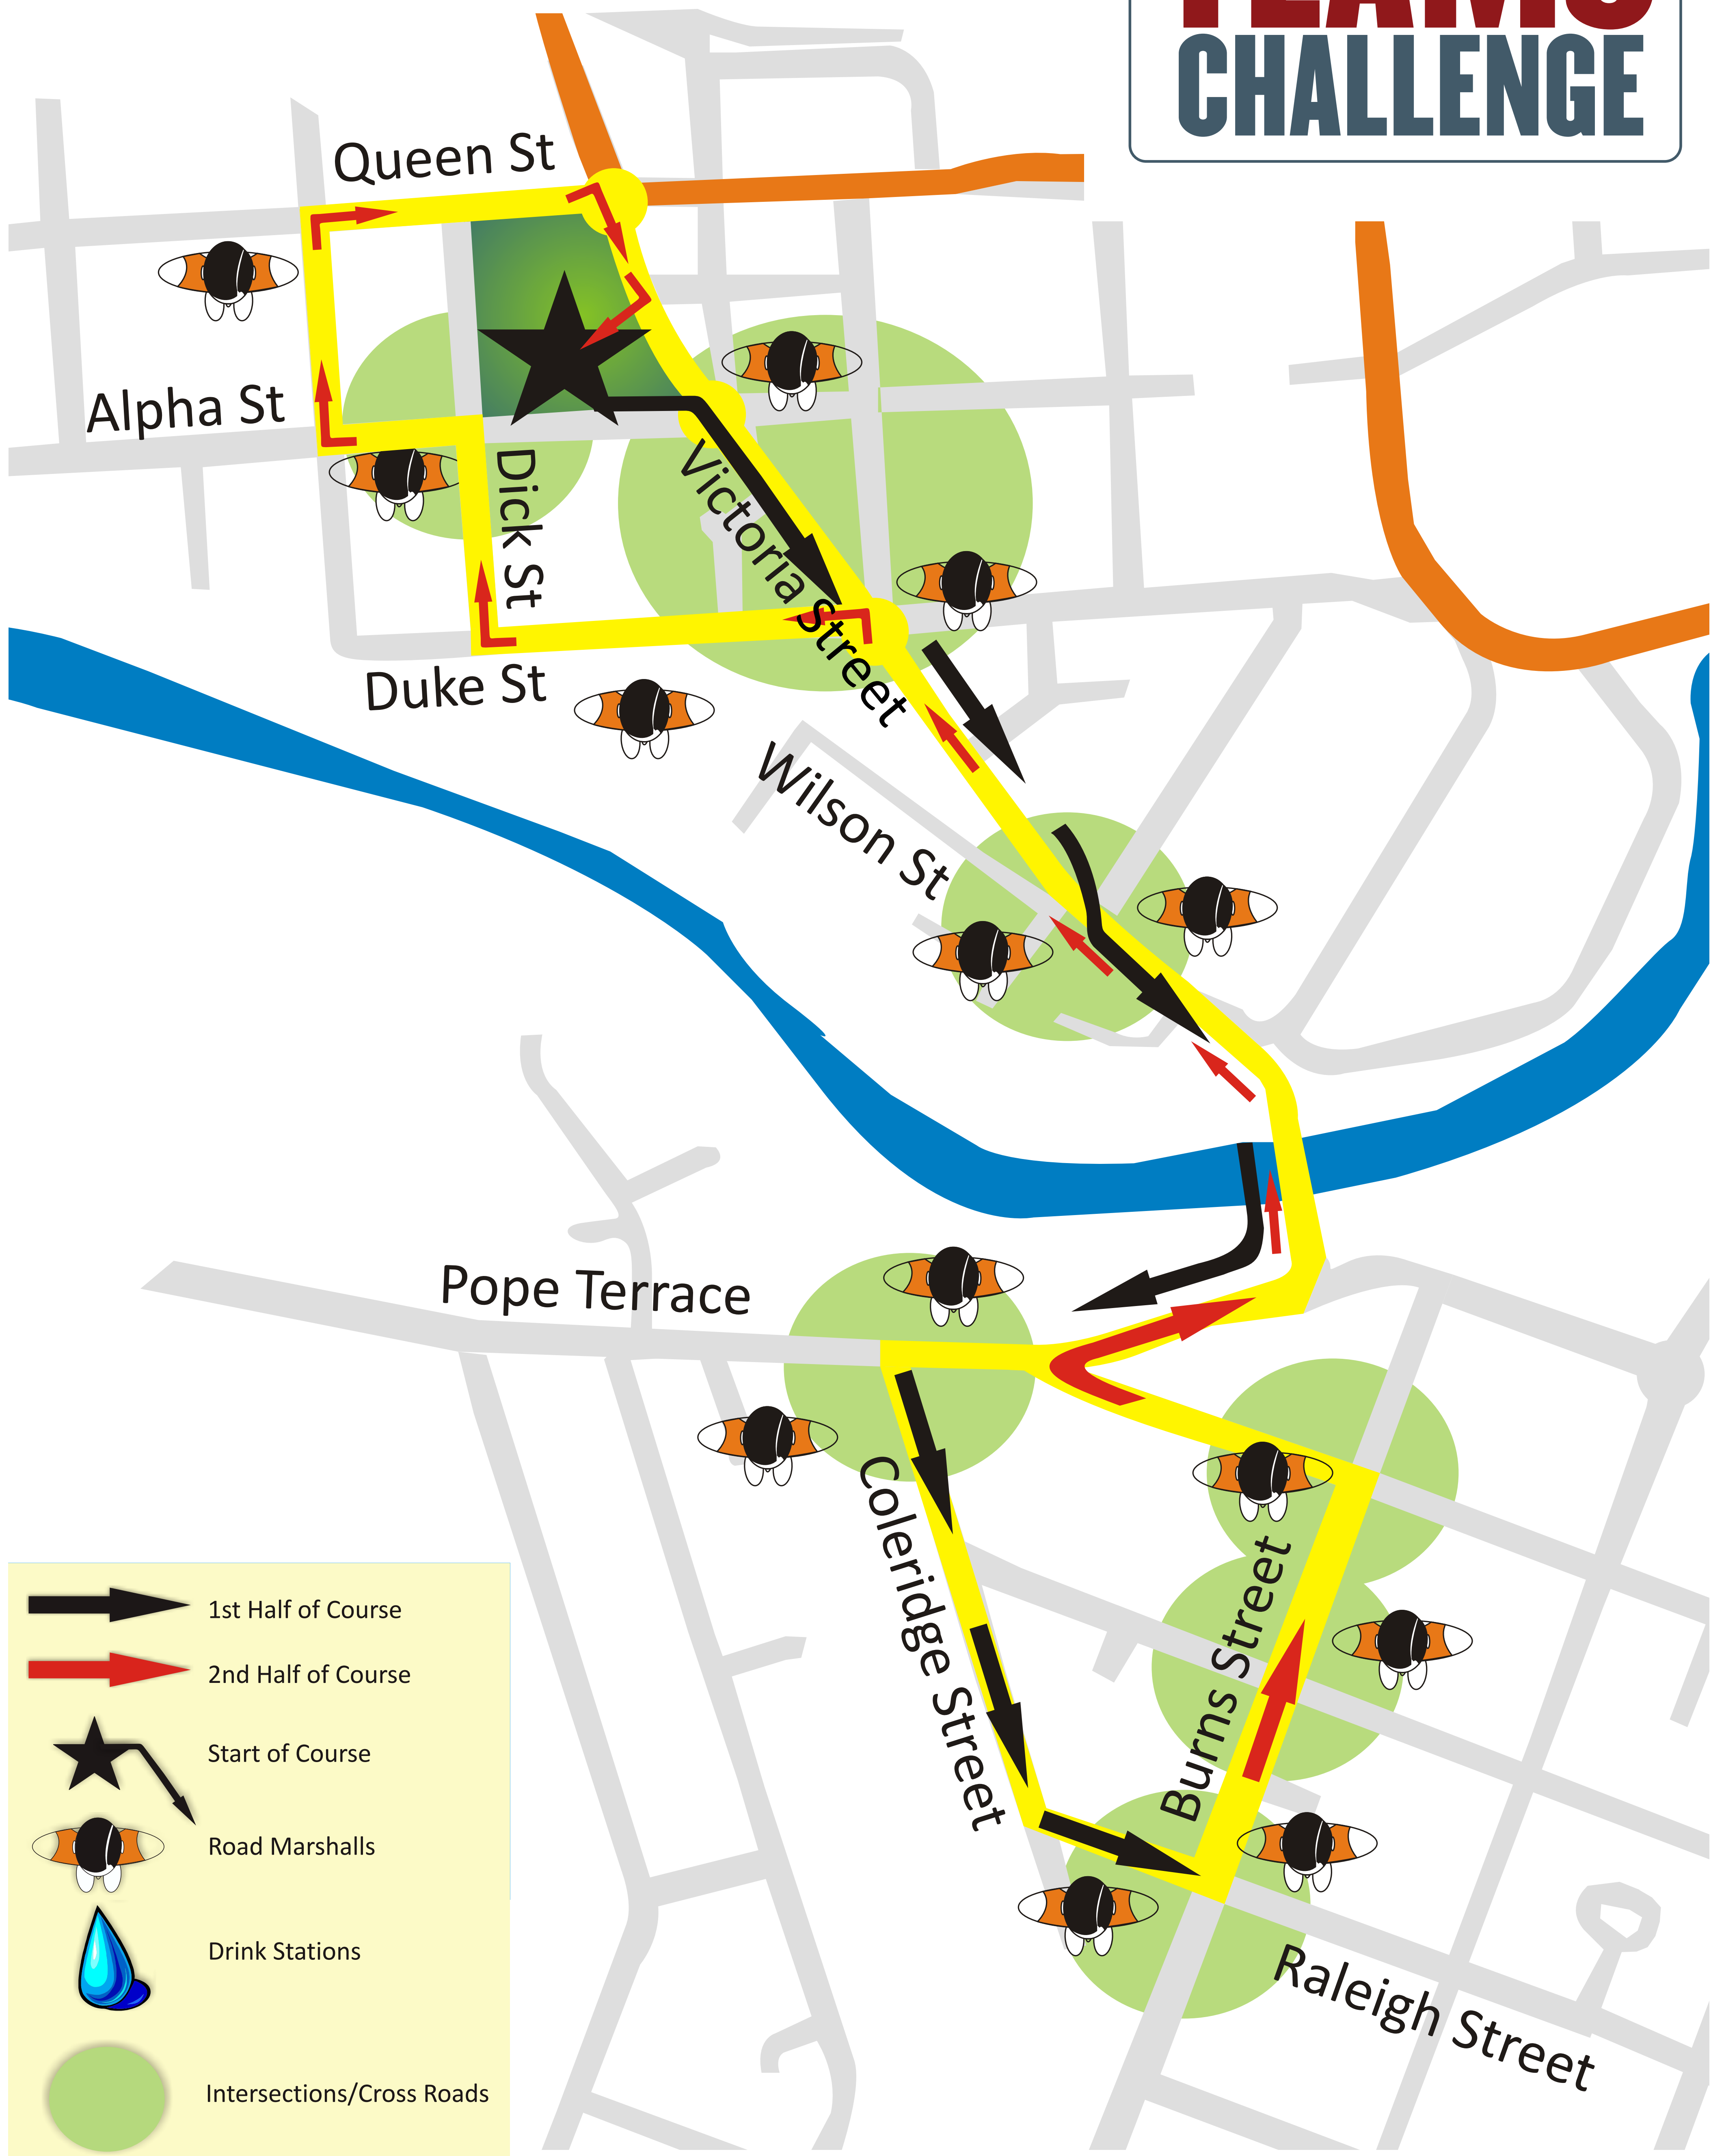

ORGANISED BY ST PETER'S CATHOLIC SCHOOL

Waipa FUN RUN

CAMBRIDGE
STEELFAB
& ENGINEERS LTD
TEAMS CHALLENGE

	1st Half of Course
	2nd Half of Course
	Start of Course
	Road Marshalls
	Drink Stations
	Intersections/Cross Roads