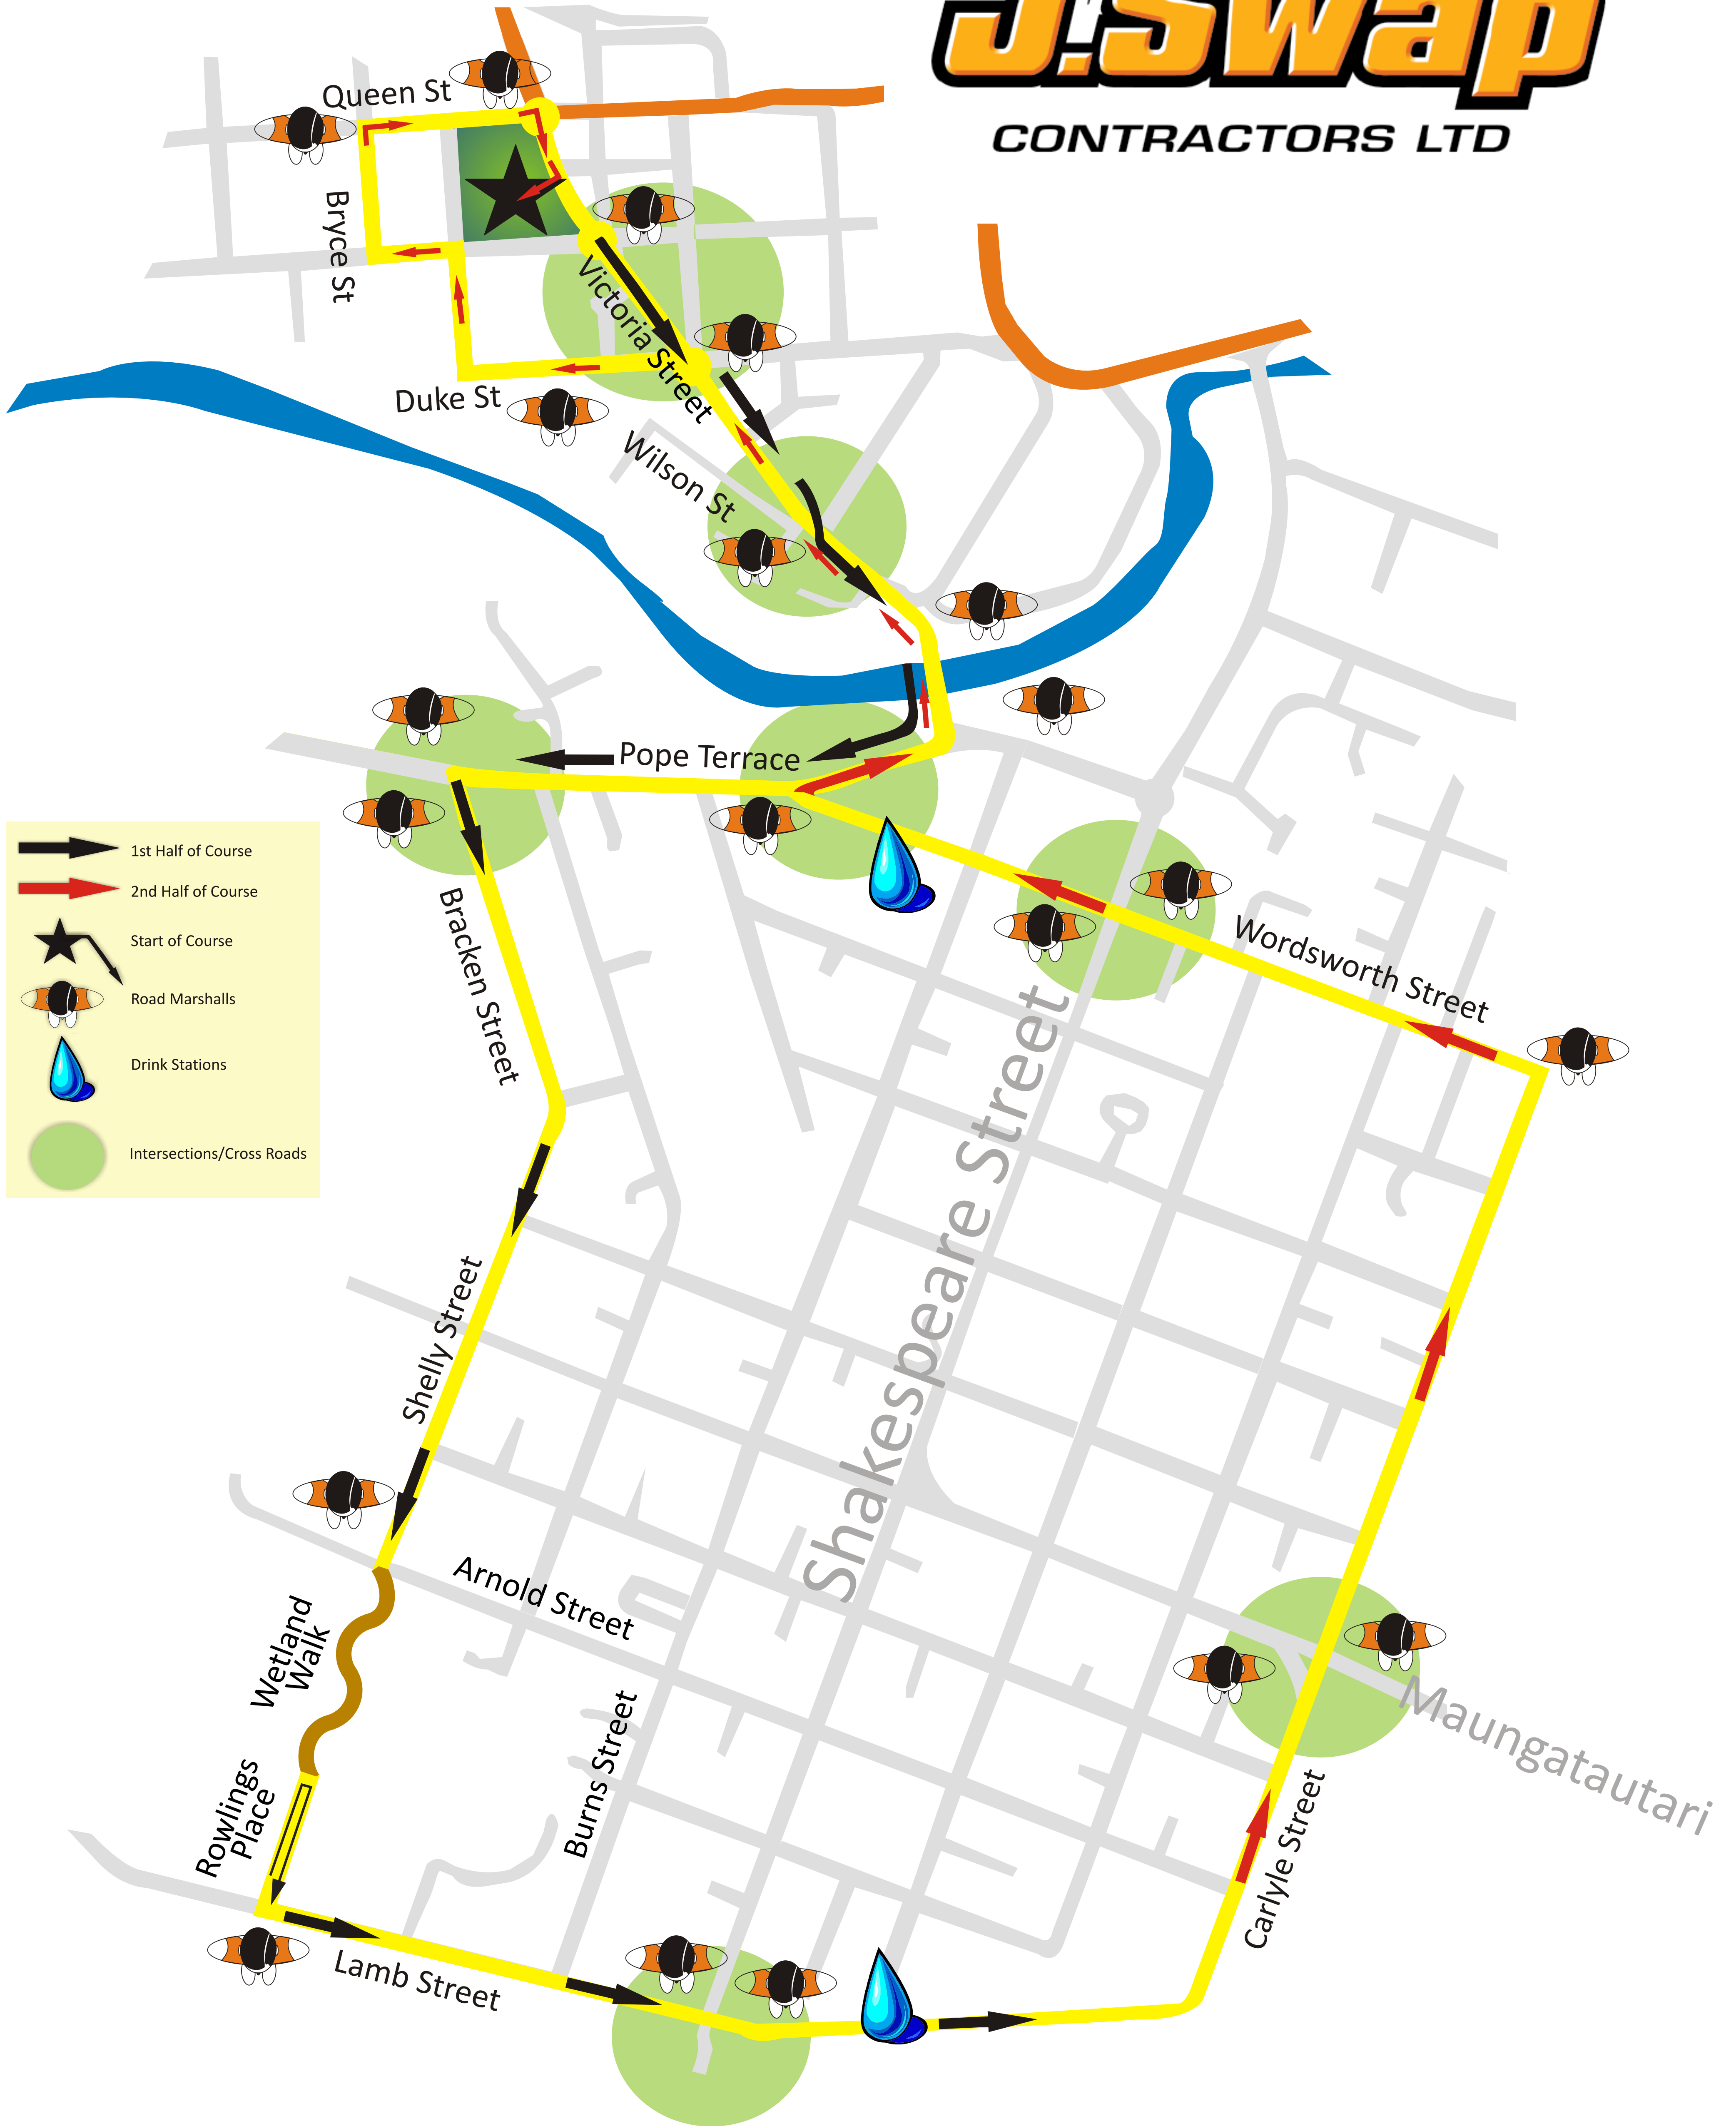

ORGANISED BY ST PETER'S CATHOLIC SCHOOL

Waipa FUN RUN

10 km

WALK
OR RUN

J. Swap

CONTRACTORS LTD

-  1st Half of Course
-  2nd Half of Course
-  Start of Course
-  Road Marshalls
-  Drink Stations
-  Intersections/Cross Roads