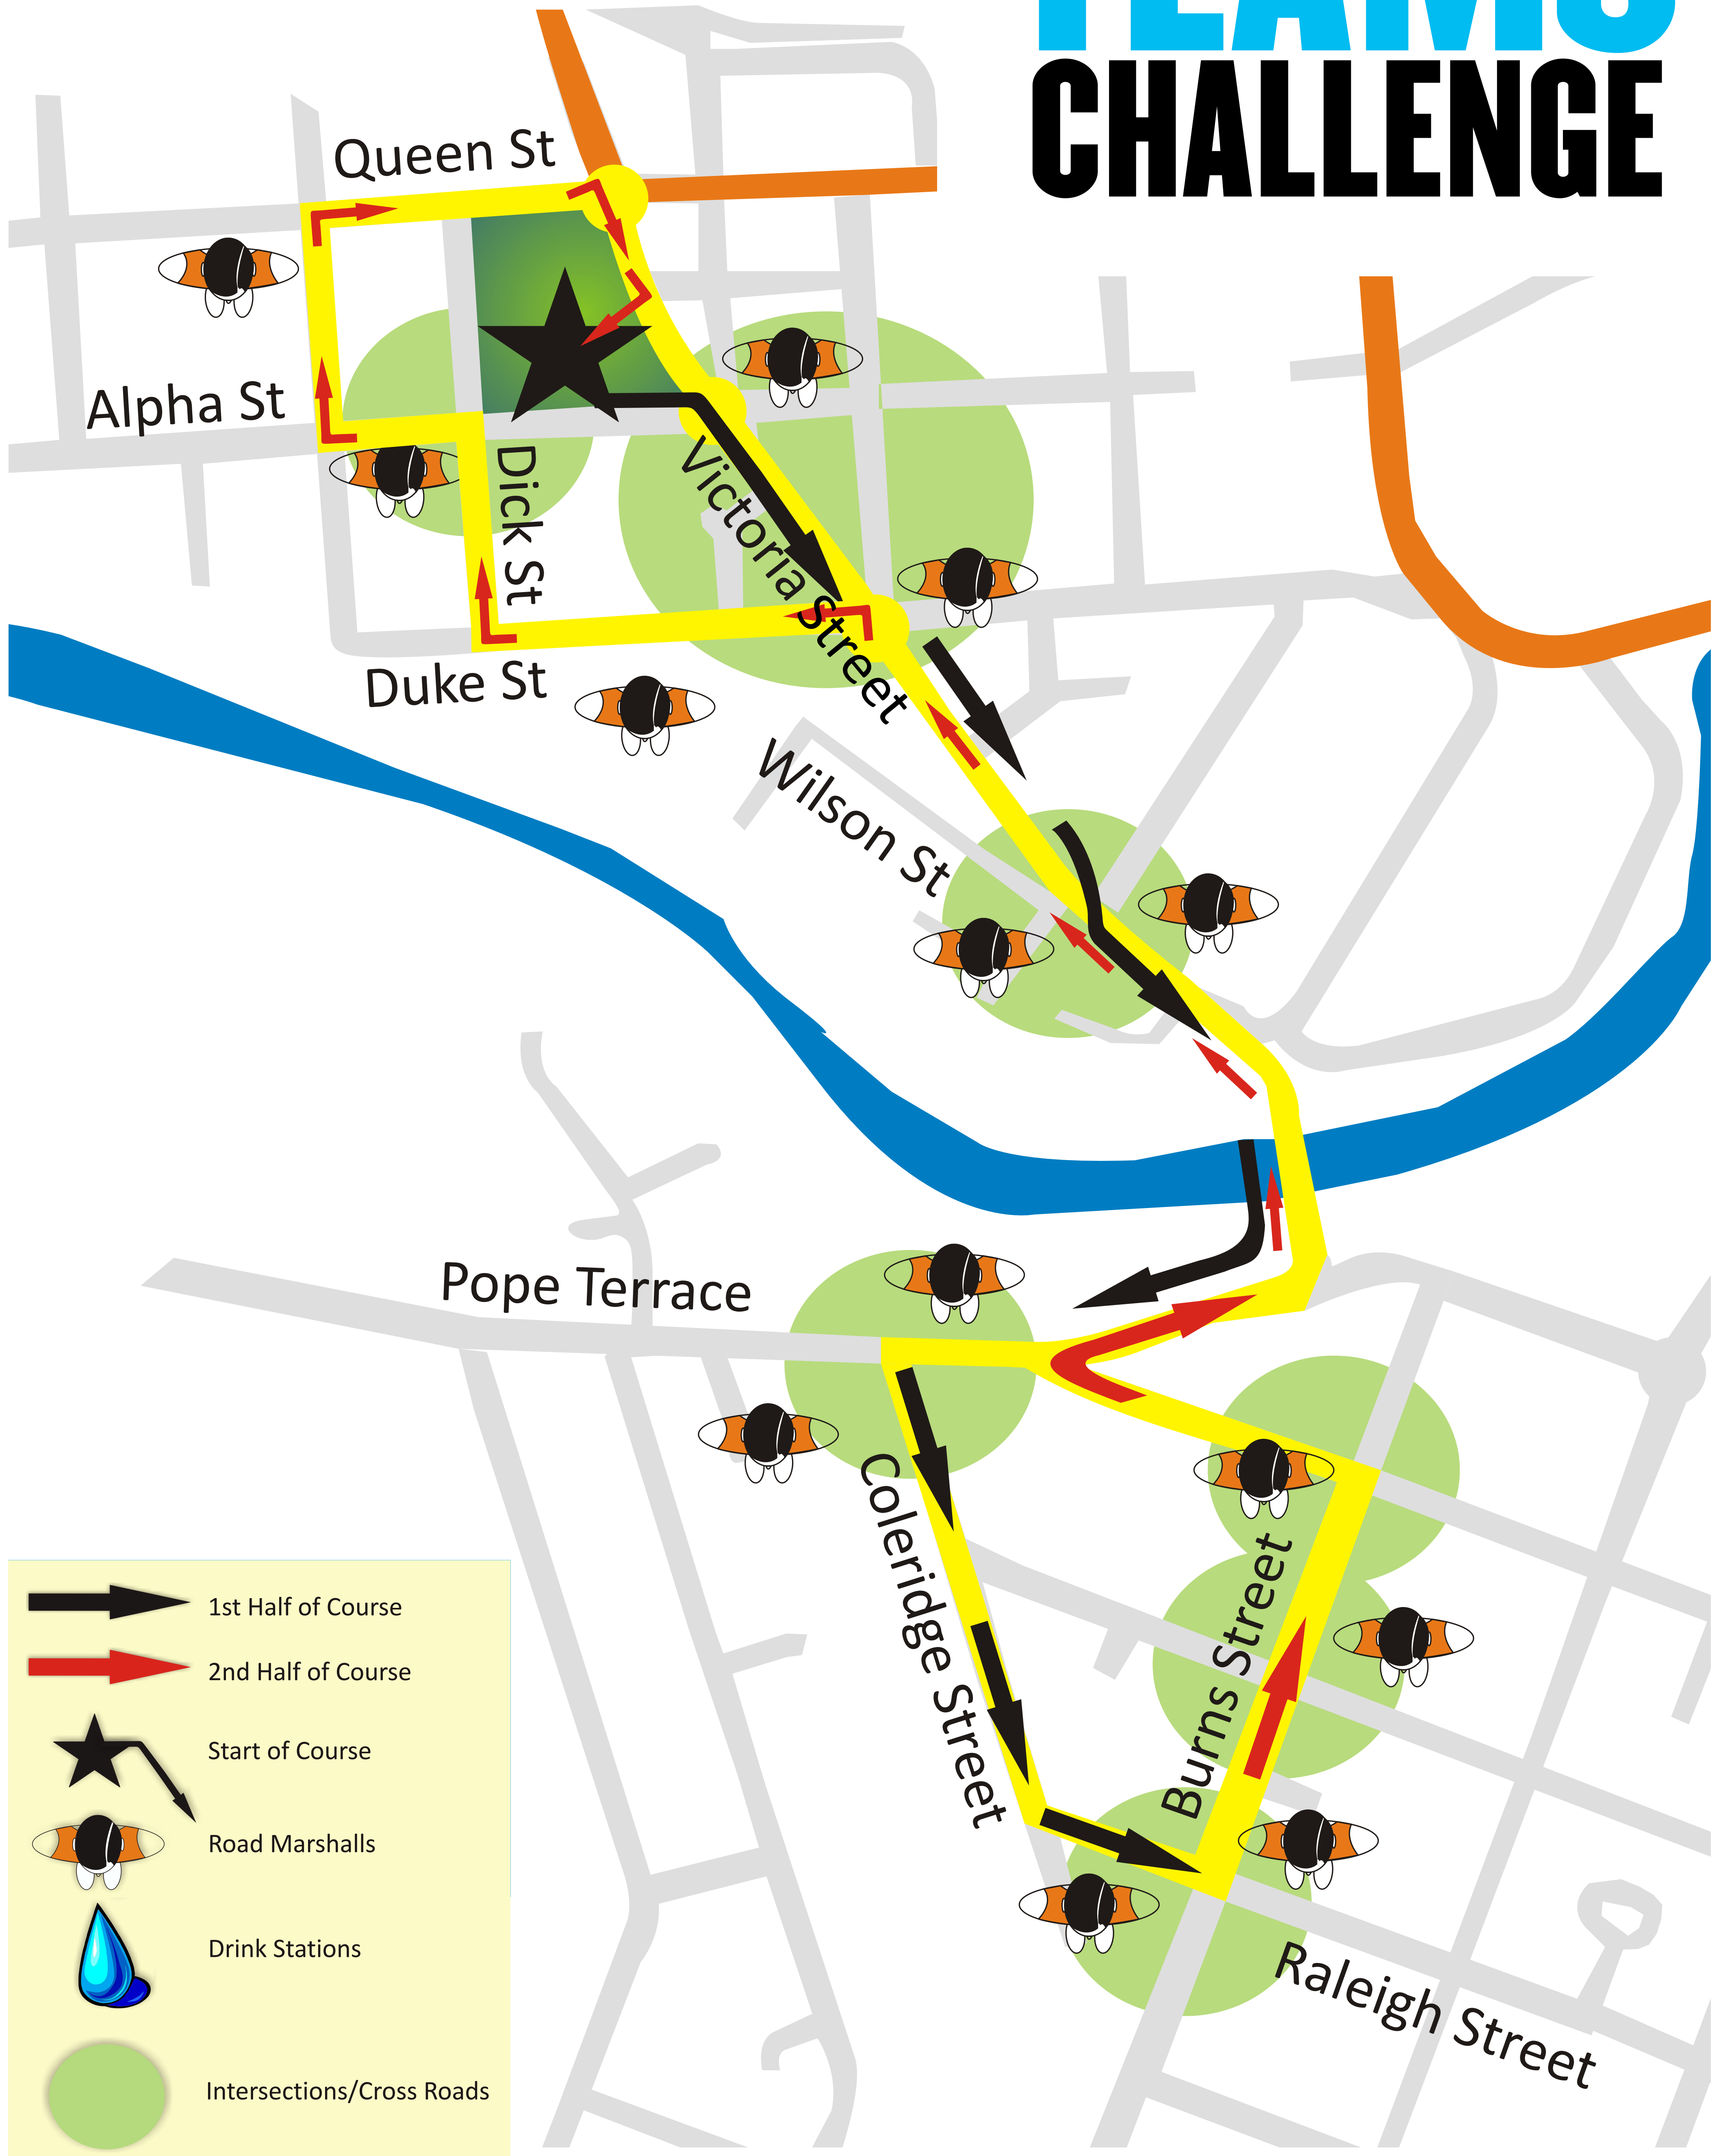

ORGANISED BY ST PETER'S CATHOLIC SCHOOL

Waipa FUN RUN

TEAMS CHALLENGE

	1st Half of Course
	2nd Half of Course
	Start of Course
	Road Marshalls
	Drink Stations
	Intersections/Cross Roads